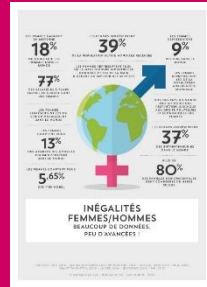

Resources

www.eveprogramme.com