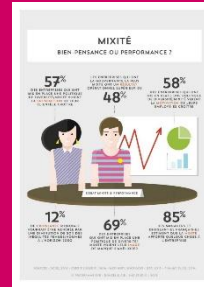

Resources

www.eveprogramme.com