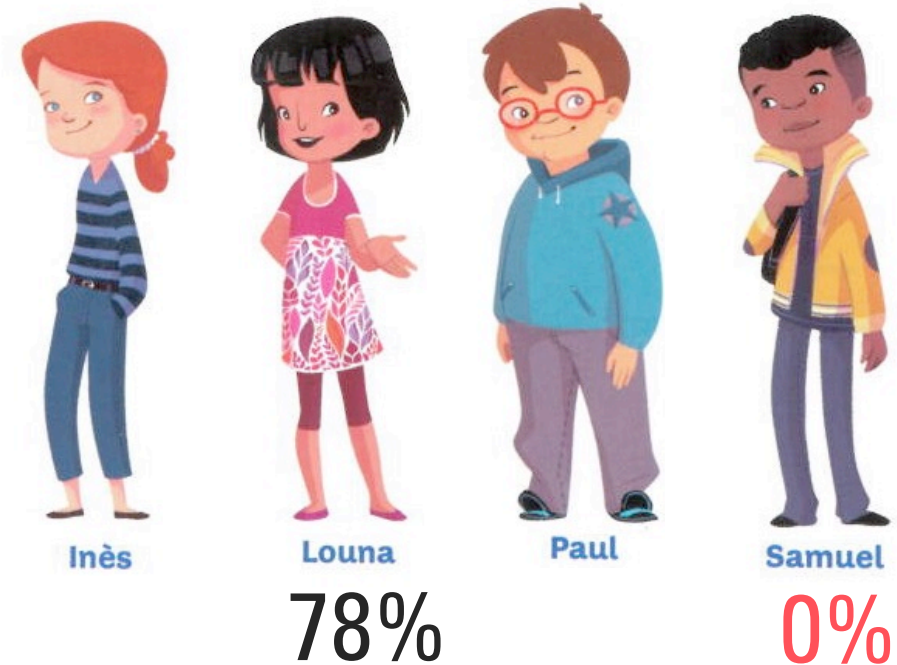

**Semaine spéciale
1^{er} au 8 mars 2022**
**à la Mairie
des 13^e et 14^e**
72 rue Paul Coxe
13014 MARSEILLE

PASS VACCINAL OBLIGATOIRE

www.mairiemarseille1314.fr  **mairie marseille 13ème-14ème** 636 x 900

GRAPHIQUE : TUDOUIS IMPRESSIONS 04 71 96 00 00

REVERSE IMPLICITE SEXISM

90% of successful exercises are done by girls
7% of boys' exercises are successful

REVERSE IMPLICITE SEXISM

WORK-LIFE BALANCE

3 TYPES OF STEREOTYPE